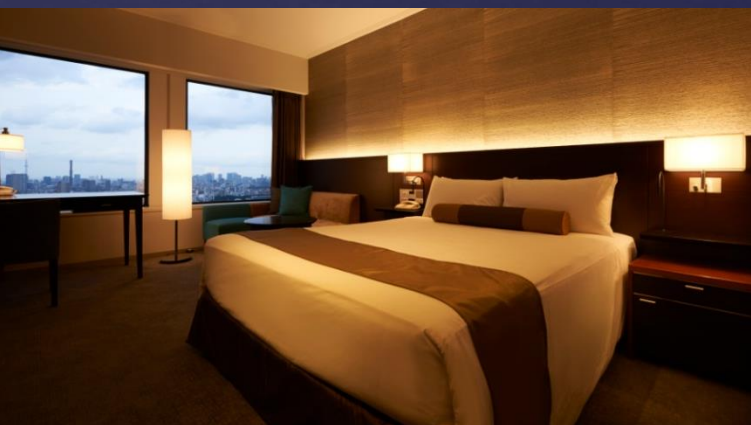

Plaza Luxe

Experience true comfort in this 30.1 sqm/323.9 sqft room, on our club floor in the South Tower, located on floors 28-33.

Bathroom amenities include Antica Farmacista from Firenze, Italy.

AMENITIES & FACILITIES

- Free Wi-Fi service
- Complimentary bottled water
- Antica Farmacista's bath amenities (Shampoo, Conditioner, Shower gel, Soap, Body lotion)
- Toothbrush, Razor, Shower cap, Brush & Comb, Body wash towel, Cotton sets, Lady's skin care set
- Towels, Slippers
- Japanese nightwear (YUKATA) and Sleeper
- Kettle, Mini bar, Refrigerator
- Coffee maker, Tea and Japanese Tea
- Bathrobes, Hairdryer
- Iron and Ironing board
- Transformer
- In-room safety box with electronic charger
- Air conditioning
- Foreign TV channel
- Blue-ray player
- Humidifier / Air purifier
- Writing desk, Voice mail

Queen
152cm x 203cm

Twin
122cm x 203cm

Pricing per room
Single use: 54,848 JPY / Twin use: 60,988 JPY