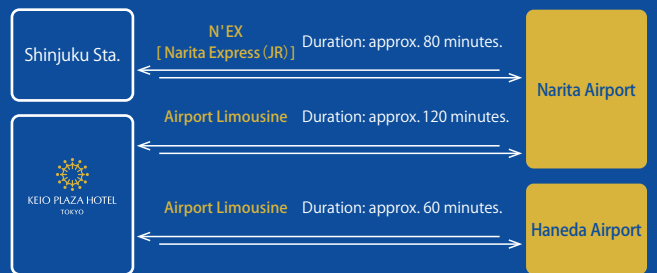

LOCATION

The Keio Plaza Hotel is at the perfect location to explore the delights of the city of Tokyo. Just outside Tochomae Station or only 5-minute walk from Shinjuku Station, the most popular shopping and entertainment spots, our luxury hotel provides stunning experiences which will linger with guests for a long time.

Nearest Stations

Tochomae Station (Toei Oedo Line) : Just outside
Shinjuku Station (West exit, JR / Tokyo Metro Subway Marunouchi Line / Toei Shinjuku Line / Keio Line / Odakyu Line) : about a 5 minute walk

Airport Access

Other Facilities & Services

- Sky Pool (summer-only)
- Fitness Room
- Business Center
- Nursing Room
- Clinic
- Universal Design (Accessible) Room
- Food Boutique
- Convenience Store
- Reflexology
- Sightseeing Tours
- Good Neighbor Shuttle Bus
- (Complimentary shuttle bus service from our hotel to Tokyo Disneyland and Tokyo DisneySea only for overnight guests)
- Free Wi-Fi
- Currency Exchange
- Landry service
- Items free charge for guest use (strollers and wheelchairs)
- Club Lounge