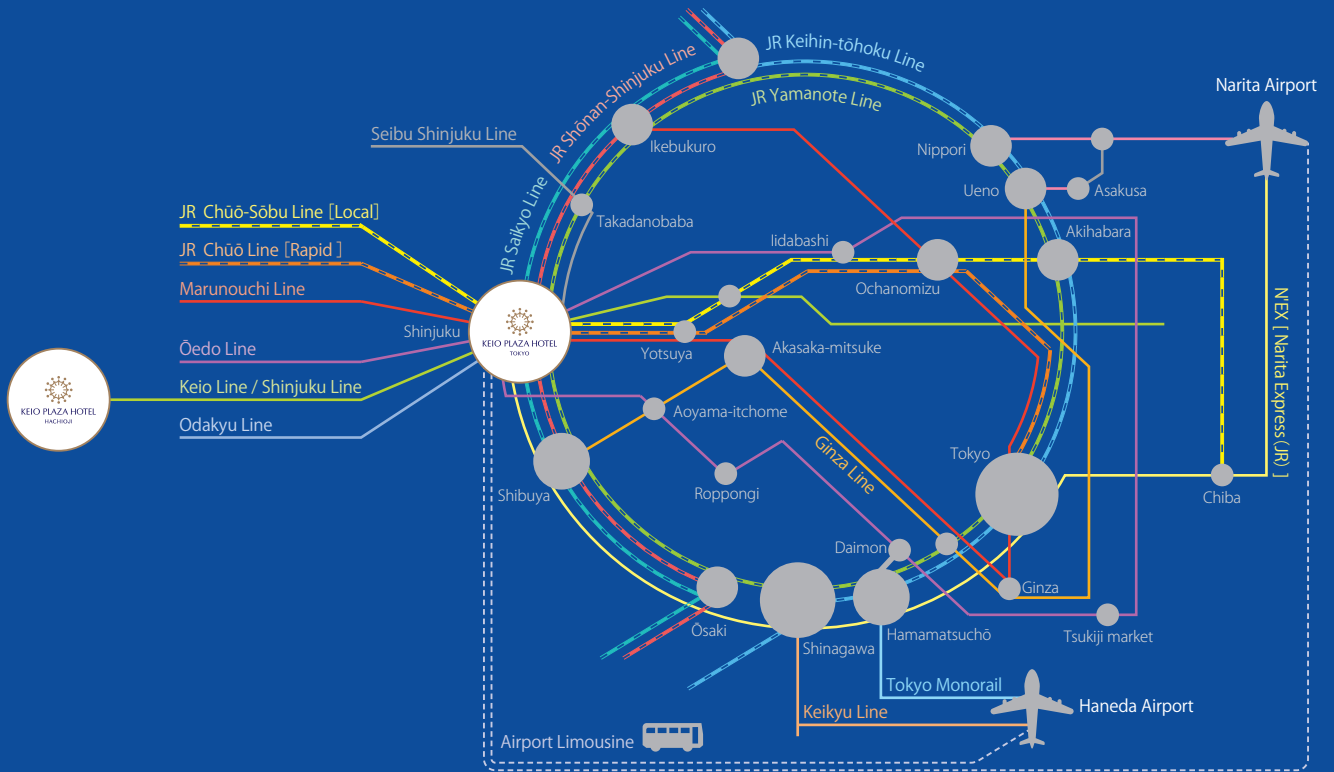

LOCATION

The Keio Plaza Hotel is at the perfect location to explore the delights of the city of Tokyo. Just outside Tochomae Station or only 5-minute walk from Shinjuku Station, the most popular shopping and entertainment spots, our luxury hotel provides stunning experiences which will linger with guests for a long time.

Nearest Stations

Tochomae Station (Toei Oedo Line) : Just outside
Shinjuku Station (West exit, JR / Tokyo Metro Subway Marunouchi Line / Toei Shinjuku Line / Keio Line / Odakyu Line) : about a 5 minute walk

Airport Access

Other Facilities & Services

- Sky Pool (summer-only)
- Fitness Room
- Business Center
- Nursing Room
- Clinic
- Universal Design (Accessible) Room
- Food Boutique
- Convenience Store
- Reflexology
- Sightseeing Tours
- Good Neighbor Shuttle Bus
- (Complimentary shuttle bus service from our hotel to Tokyo Disneyland and Tokyo DisneySea only for overnight guests)
- Free Wi-Fi
- Currency Exchange
- Landry service
- Items free charge for guest use (strollers and wheelchairs)
- Club Lounge