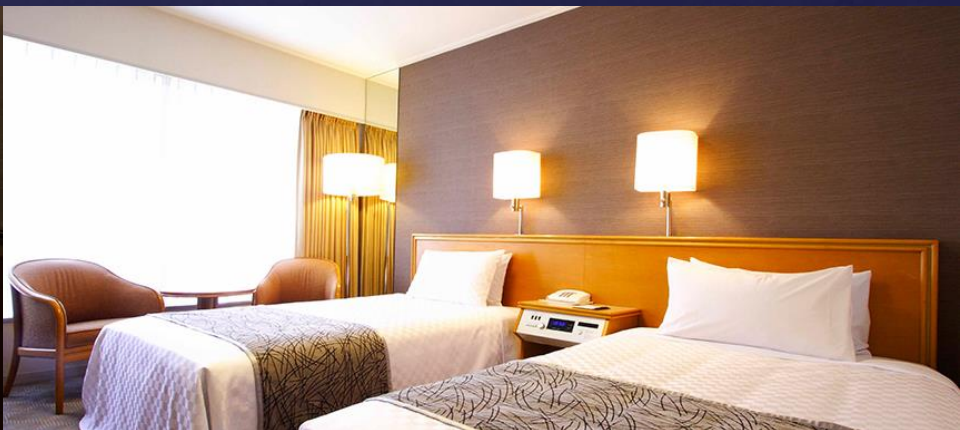

Standard Room

These highly functional rooms will surely put your mind at ease, offering comfort and relaxation. These 23.5 sqm/252.9 sqft rooms are located on floors 11-29 in the Main Tower.

AMENITIES & FACILITIES

- Free Wi-Fi service in the room, Lobby and breakfast restaurants
- Complimentary bottled water
- Shampoo, Conditioner, Shower gel
- Toothbrush, Razor, Shower cap, Comb
- Towels
- Slippers
- Japanese nightwear (YUKATA)
- Kettle
- Mini bar
- Refrigerator
- Hairdryer
- Transformer
- In-room safety box
- Air conditioning
- Foreign TV channel (CNN, BBC, CCTV[Chinese], KNTV[Korean], Discovery, Fox, Cartoon Network, MTV, Movie Channel)
- Voice mail

Queen
162cm x 203cm

Twin
112cm x 203cm

Pricing per room
Single use: 34,652 JPY / Twin use: 40,792 JPY