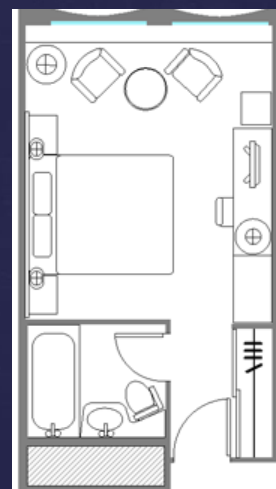

Standard Room

These highly functional rooms will surely put your mind at ease, offering comfort and relaxation. These 23.5 sqm/252.9 sqft rooms are located on floors 11-29 in the Main Tower.

AMENITIES & FACILITIES

- Free Wi-Fi service in the room, Lobby and breakfast restaurants
- Complimentary bottled water
- Shampoo, Conditioner, Shower gel
- Toothbrush, Razor, Shower cap, Comb
- Towels
- Slippers
- Japanese nightwear (YUKATA)
- Kettle
- Mini bar
- Refrigerator
- Hairdryer
- Transformer
- In-room safety box
- Air conditioning
- Foreign TV channel (CNN, BBC, CCTV[Chinese], KNTV[Korean], Discovery, Fox, Cartoon Network, MTV, Movie Channel)
- Voice mail

Queen
162cm x 203cm

Twin
112cm x 203cm

Pricing per room
Single use: 34,652 JPY / Twin use: 40,792 JPY